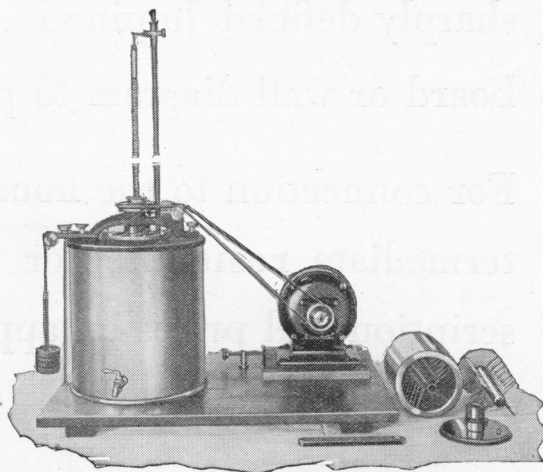

Mechanical Equivalent of Heat CALORIMETER

THE GAERTNER
1204 WRIGHTWOOD AVE.

SCIENTIFIC CORP.
CHICAGO, ILL., U. S. A.

ZEISS

Luminous Projection Screen Pointer

A practical and most efficient Hand Projector for lecturers, controlled by a thumb switch and producing a sharply defined luminous arrow on the screen, blackboard or wall diagram to point out any special feature.