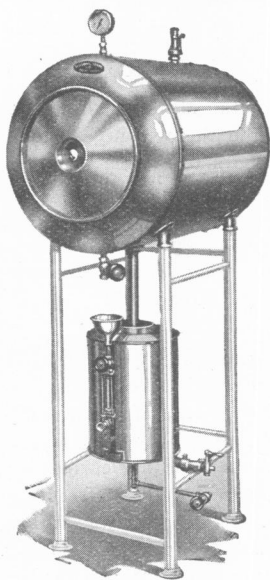

THE First Auto-clave with the Eclipse Door. Originated in 1900 and developed to keep pace with the advances of laboratory technique.

Authorized dealers everywhere

BRAMHALL, DEANE CO.

Established 1859

51 East 21st Street