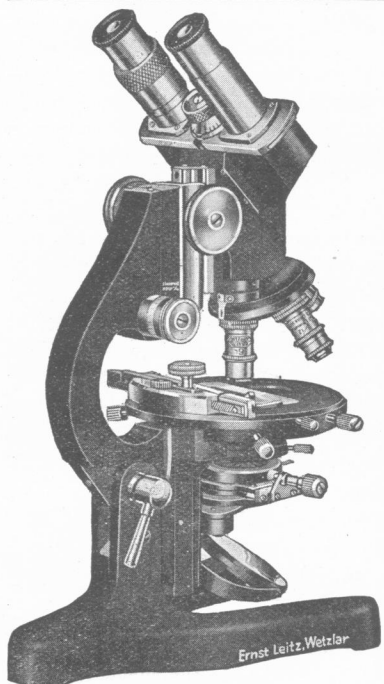

“Leitz”

Microscopes for all purposes.

Micro Projectors.

Microscopical Lamps.

Metallurgical Equipment.

Grinding - Polishing and Rock Cutting Machines for thin sections.

Projection Apparatus for Opaque Objects and Lantern Slides.

Leica Camera and Film Slide Projectors.

Expert repairing of Microscopes

SPINDLER & SAUPPE, INC.

Western Representatives

SAN FRANCISCO
86 Third St.

LOS ANGELES
811 West Seventh St.