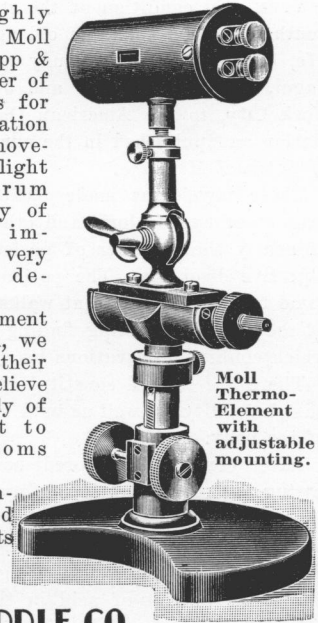

Moll Thermo-Element with adjustable mounting.

JAMES G. BIDDLE CO.

ELECTRICAL and SCIENTIFIC INSTRUMENTS

1211-13 ARCH STREET, PHILADELPHIA, PA.

APPARATUS and REAGENTS

FOR LABORATORIES OF
CHEMISTRY and BIOLOGY

Our new 1,044-page catalogue illustrates and describes 11,814 Apparatus items and lists 2,762 Reagent items, all controlled in quality, currently priced and stocked for immediate shipment.

In requesting catalogue, please state professional connection with organized laboratory work.

ARTHUR H. THOMAS CO.

WEST WASHINGTON SQUARE

PHILADELPHIA, U. S. A.

Cable Address, BALANCE, Philadelphia

Best Results Assured with

Best Results Assured with

GOLD

Non-Corrosive

SEAL

Non-Corrosive

MICROSCOPIC

SLIDES AND COVER GLASSES

Do Not Fog

At your dealer— or write (giving dealer's name) to

CLAY-ADAMS COMPANY

25 East 26th Street

NEW YORK